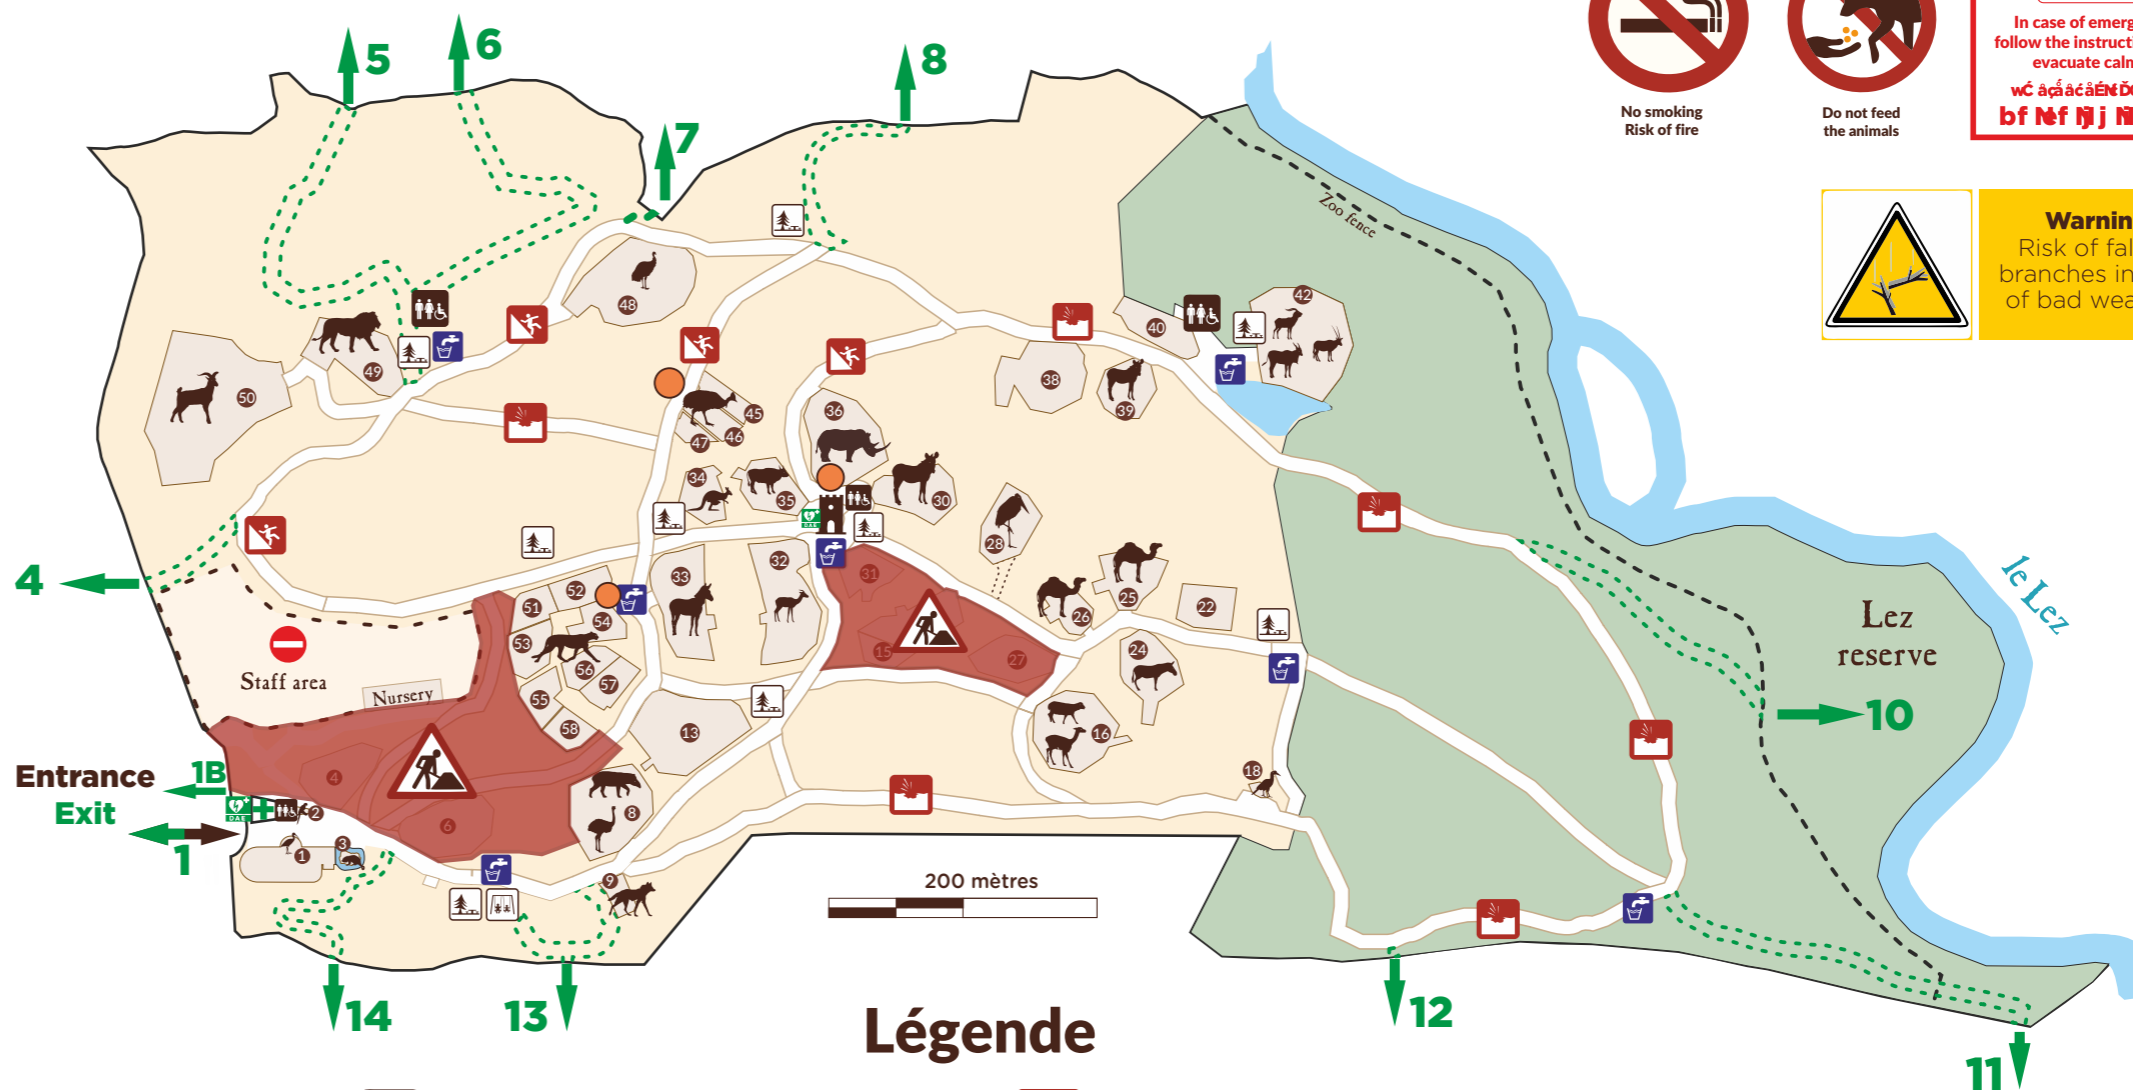

## RENOVATION WORKS

The zoo is changing!  
Renovation works have started in several enclosures.

Visitor paths **are modified**.  
Certain animals **may be moved** to other enclosures and **may not be visible**.

# Information and evacuation map

No smoking  
Risk of fire

Do not feed  
the animals

**Warning**  
Risk of falling  
branches in case  
of bad weather.

## Légende

- |                |                   |   |                                  |
|----------------|-------------------|---|----------------------------------|
| Toilets        | Zookeeper talk    | Natural track with potholes                     | Infirmary                        |
| Picnic area    | The tower         | Steep slope                                     | Emergency exit                   |
| Playground     | Construction area | Bottom of the park: closed in case of fire risk | Automated external defibrillator |
| Water fountain |                   |   |                                  |