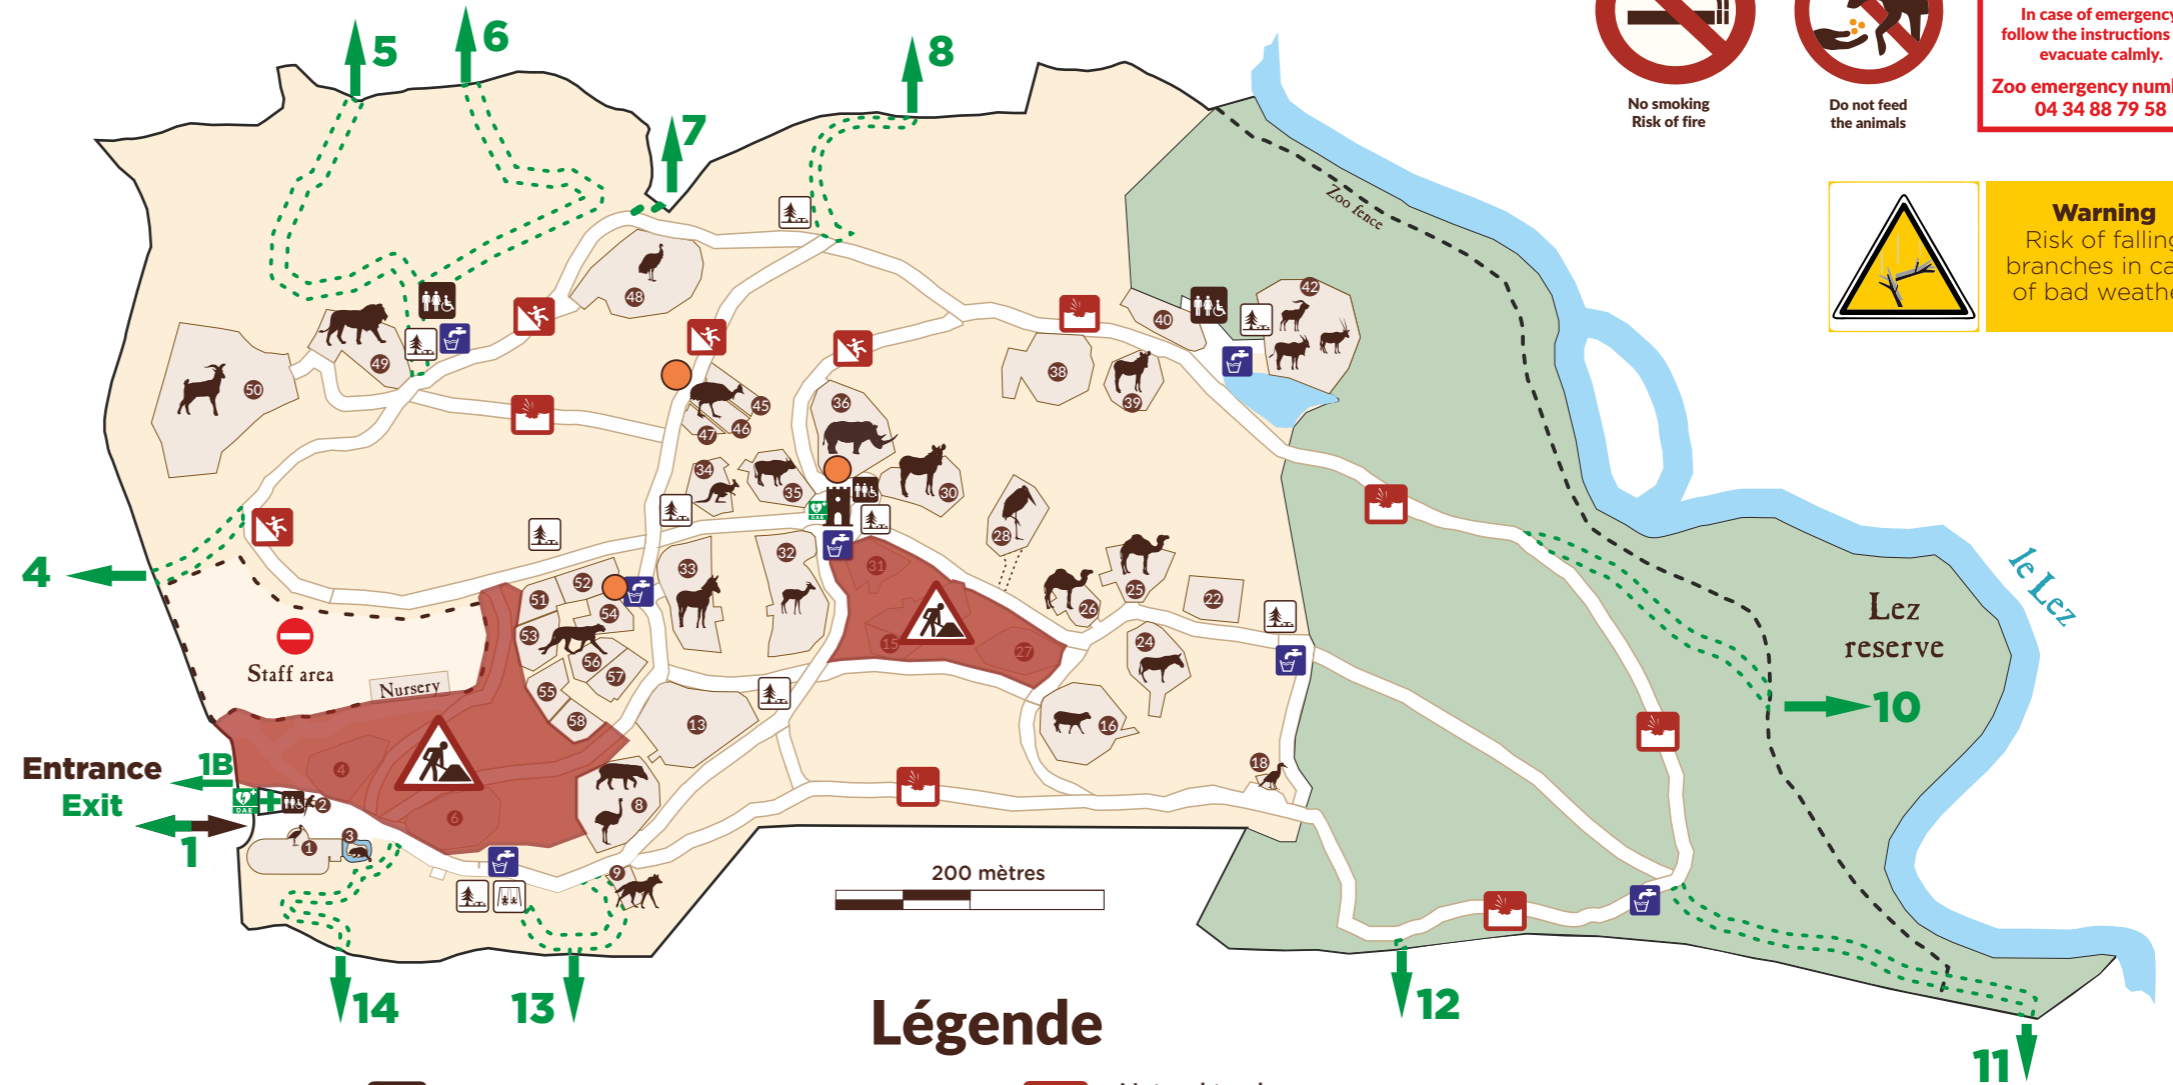

Our animals

- | | |
|-------------------------------|------------------------------|
| 1 Scarlet ibis | 33 Hartmann's mountain zebra |
| 2 Buffon's macaw | 34 Red necked wallaby |
| 3 Brazilian porcupine | 35 Banteng |
| 8 Greater rhea | 36 White rhinoceros |
| 8 Lowland tapir | 42 Nile lechwe |
| 9 Maned wolf | 42 Common eland |
| 16 Cameroon sheep | 42 Arabian oryx |
| 18 Abyssinian ground hornbill | 45 à 47 Southern cassowary |
| 24 Persian onager | 48 Common emu |
| 25 26 Dromedary | 49 Asiatic lion |
| 28 Marabout stork | 50 Blue sheep |
| 30 39 Grevy's zebra | 51 à 58 Cheetah |
| 32 Mhorr gazelle | |

RENOVATION WORKS

The zoo is changing!
Renovation works have started in several enclosures.

Visitor paths **are modified**.
Certain animals **may be moved** to other enclosures and **may not be visible**.

Thank you for your understanding.

Information and evacuation map

Légende

- | | | | |
|----------------|-------------------|---|----------------------------------|
| Toilets | Zookeeper talk | Natural track with potholes | Infirmary |
| Picnic area | The tower | Steep slope | Emergency exit |
| Playground | Construction area | Bottom of the park: closed in case of fire risk | Automated external defibrillator |
| Water fountain | | | |

 **1ST NOVEMBER - 31ST JANUARY 10h - 17h**

 **1ST FEBRUARY - 31ST MAY 10h - 18h**

 **1ST JUNE - 31ST AUGUST 09h30 - 18h30**

Acces to the zoo is no longer possible 30min before closing.

**Closed on mondays, except on public holiday
and french school holidays of zone C.**